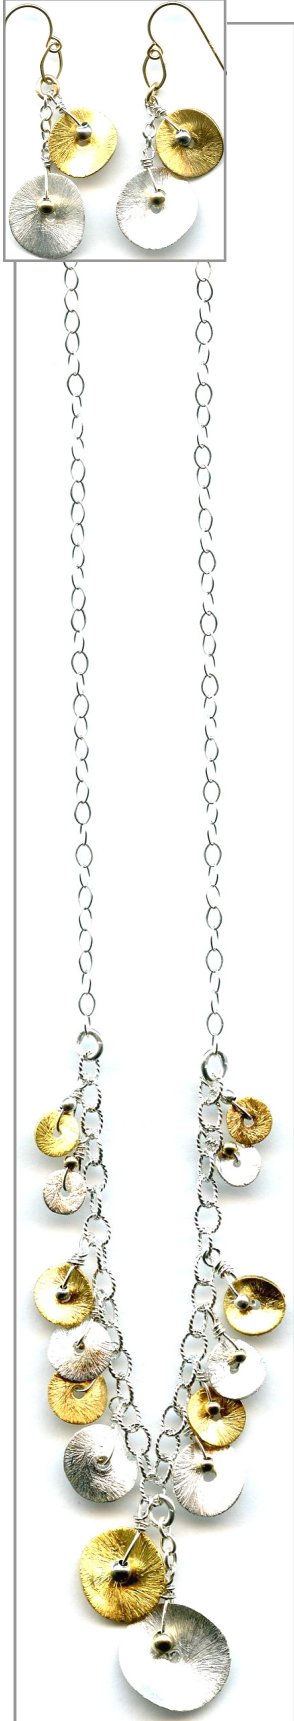

# BRUSHED BEAD NECKLACES AND ROPES

EG2/400GS \$42

ES2/400SG \$34

NCR480/28 \$115

NCLP400SG \$66

NCR4004 \$160 39"

NGCLP400GS \$112

NCR4086 \$165 46"