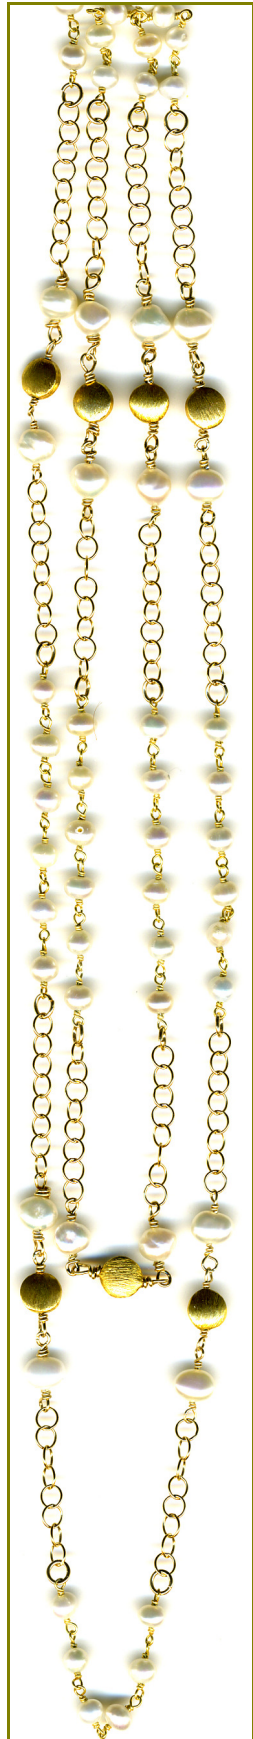

STERLING OR 14KT GOLD FILL WITH FRESH WATER PEARLS

ES2/433PK  
\$45

NCR3340PK \$135  
37"

NCR3340W \$150  
38"

ES4003W \$28

NCR4430W \$95  
38"

NCR3480W \$130  
38"

NCLP3480W  
\$88 25" chain  
3.5" cluster

ES3480W \$38

NCLP4433W  
\$54