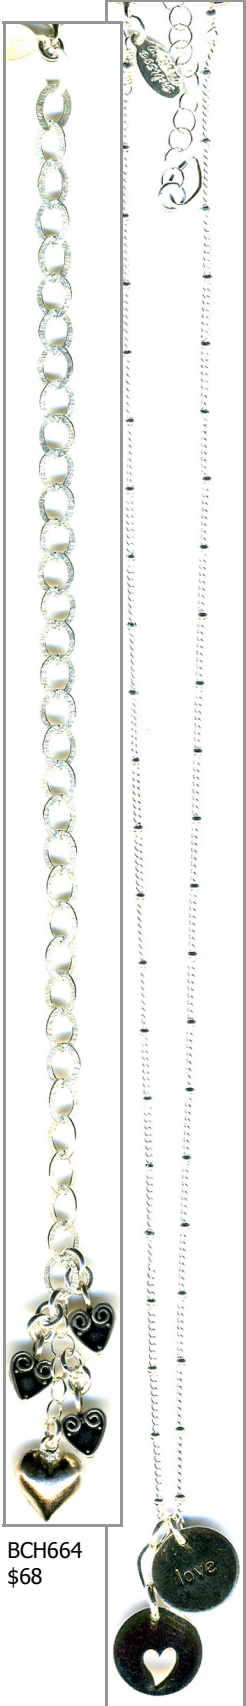

STERLING SILVER HEARTS COLLECTION

BCH664
\$68

NCH46LOVE
\$70

NCP6400
\$40

NCP6446
\$60

NCP684
\$55

NCH/664 \$95

NCLP6466
\$70

NC2/66LOV
\$70

BCH/6400 \$100

ESH604 \$25

ECH2/660
\$45

ES66LOV \$38

ES6400
\$28

ECS604 \$35