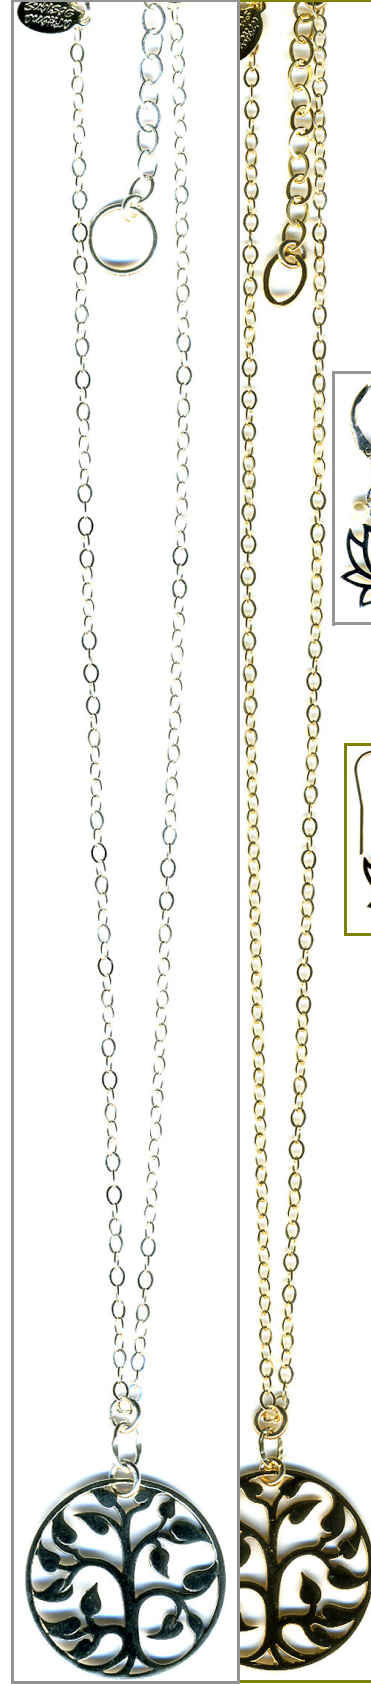

THE DHARMA COLLECTION: STERLING OR GOLD  
SYMBOLS TO REMEMBER BALANCE AND HARMONY

NCP/MNDL \$100

NCGP/MNDL \$125

NCP/LOTUS \$88

NCGP/LOTUS \$115

NCP/TREE \$95

NCGP/TREE

EL/2LOTUS  
\$62

ELG/2LOTUS  
\$64