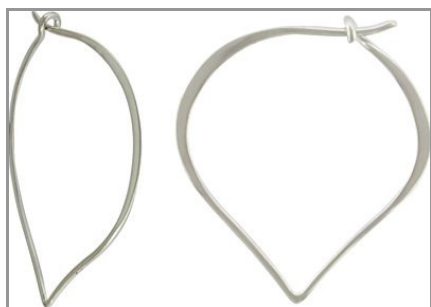

### HOOPS AND CHARMS

THE CHARMS IN SILVER ARE \$8 A PAIR AND \$10 A PAIR IN GOLD

ALL THE CHARMS FIT ALL THE HOOPS SHOWN

EH480 \$28  
35mm x 20mm

CGH70RQ  
Rose quartz

CH30W  
Pearl

CH30MOP  
Mother of pearl

CH70BQ  
Blue quartz

EGH480 \$35  
35mm x 20mm

CGH70CT  
Citrine

CGH30MOP  
Mother of pearl

EGH400S \$30 16mm x 13mm

EH400S \$25 16mm x 13mm

CH50C

CH50PK

EGH400L \$52 38mm x 34mm

EH400L \$45 38mm x 34mm

CH50H

CH50Q

EH460 \$34 30mm

EGH460 \$40 30mm

EPH460 \$68 40mm

EPGH460 \$78 40mm