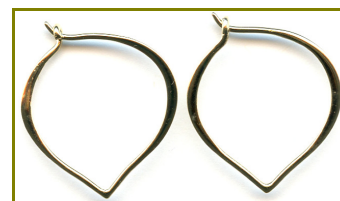

### HOOPS AND CHARMS

THE CHARMS IN SILVER ARE \$8 A PAIR AND \$10 A PAIR IN GOLD

ALL THE CHARMS FIT ALL THE HOOPS SHOWN

EH480 \$28  
35mm x 20mm

CGH70RQ  
Rose quartz

CH30W  
Pearl

CH30MOP  
Mother of pearl

CH70BQ  
Blue quartz

EGH480 \$35  
35mm x 20mm

CGH70CT  
Citrine

CGH30MOP  
Mother of pearl

EGH400S \$30 16mm x 13mm

EH400S \$25 16mm x 13mm

CH50C

CH50PK